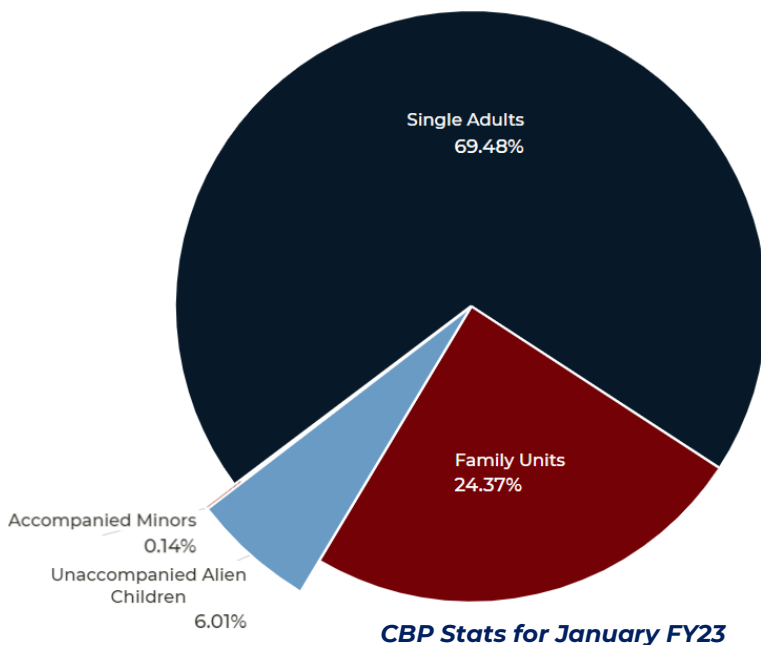

# THE WORST JANUARY EVER: BORDER CRISIS CONTINUES IN NEW YEAR

## JANUARY'S ILLEGAL ALIEN APPREHENSIONS

**178% HIGHER** THAN

THE AVERAGE OF THE LAST NINE YEARS

## DEMOGRAPHIC BREAKDOWN

- Apprehensions of *Unaccompanied Alien Children* smuggled to the border were **up 144%** compared to the average January between FY17–FY20.
- **More than 67,000** of the illegal aliens apprehended were from countries other than Mexico, Guatemala, Honduras, and El Salvador—**seven times** the number in FY21 and FY20
- This excludes **30,000 illegal aliens who were unlawfully paroled** into the U.S.