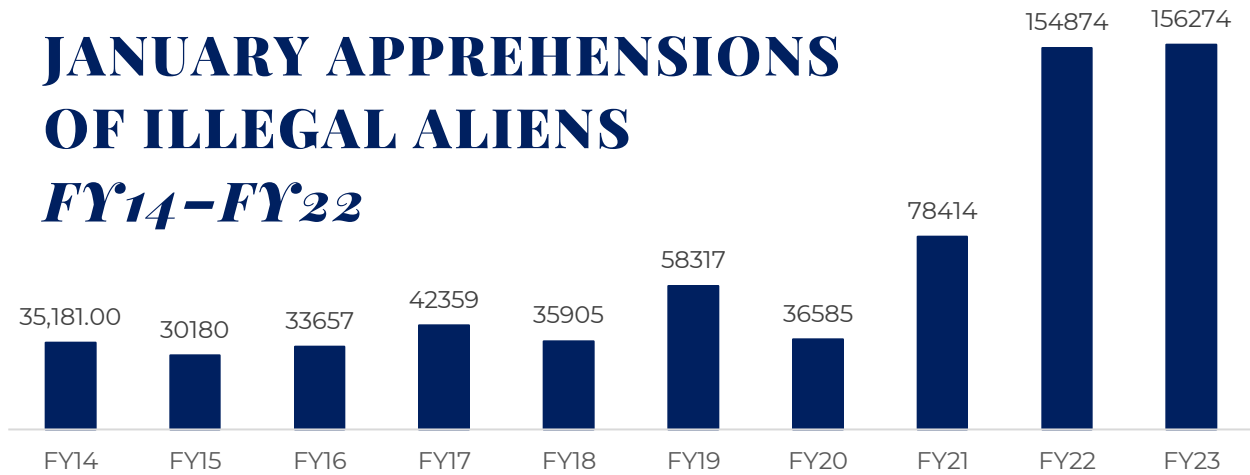

# THE WORST JANUARY EVER: BORDER CRISIS CONTINUES IN NEW YEAR

## JANUARY'S ILLEGAL ALIEN APPREHENSIONS

**178% HIGHER** THAN

THE AVERAGE OF THE LAST NINE YEARS

## DEMOGRAPHIC BREAKDOWN

- Apprehensions of *Unaccompanied Alien Children* smuggled to the border were **up 144%** compared to the average January between FY17–FY20.
- **More than 67,000** of the illegal aliens apprehended were from countries other than Mexico, Guatemala, Honduras, and El Salvador—**seven times** the number in FY21 and FY20
- This excludes **30,000 illegal aliens who were unlawfully paroled** into the U.S.